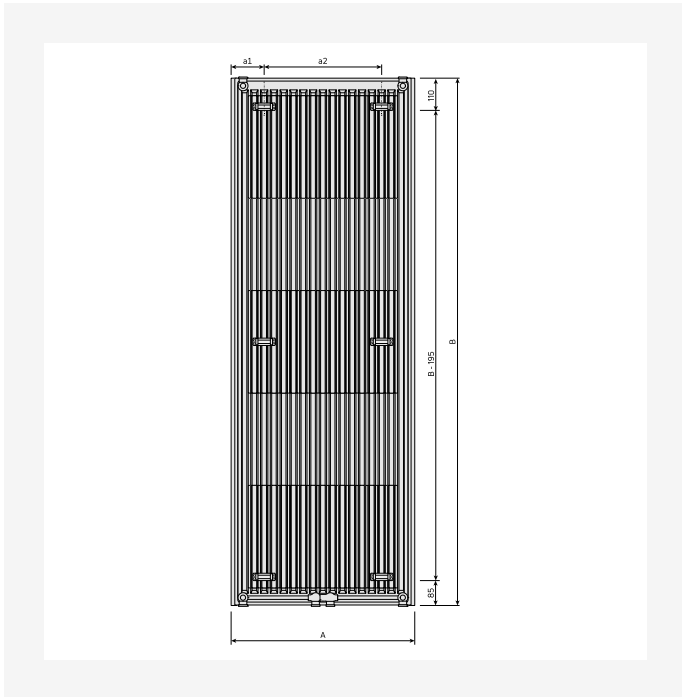

Ressourcer

DimensionalDrawing - Tinos V, type 11, bagfra