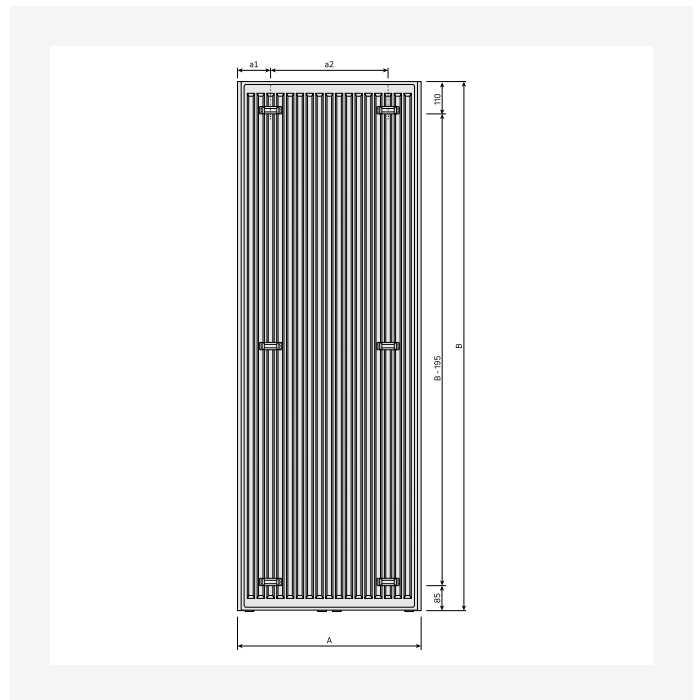

Ressourcer

ProductImage - New_Tinos-V-MAIN product image

ProductImage - Tinos V, TIV, product image, metal grey

ProductImage - Tinos V, TIV, product image, 30 degrees.

DimensionalDrawing - Tinos V, type 21, bagfra