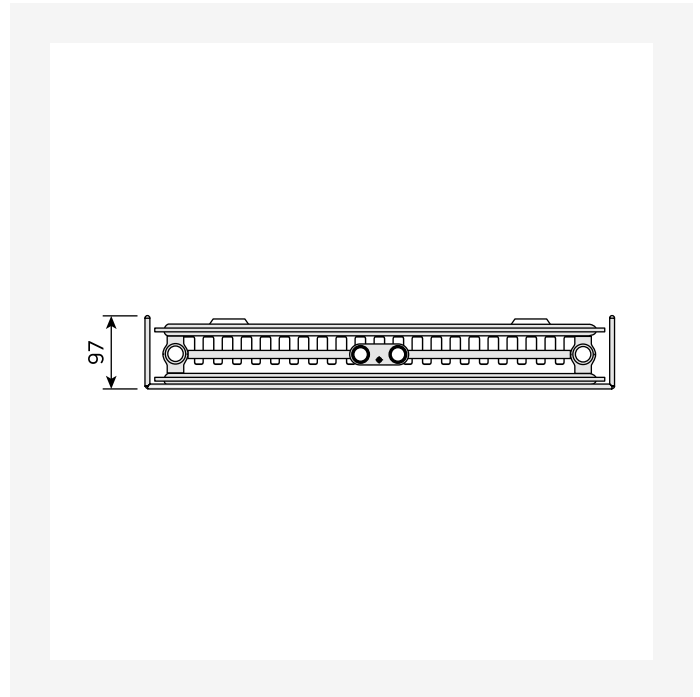

DimensionalDrawing - Tinos V, type 21, set oppefra