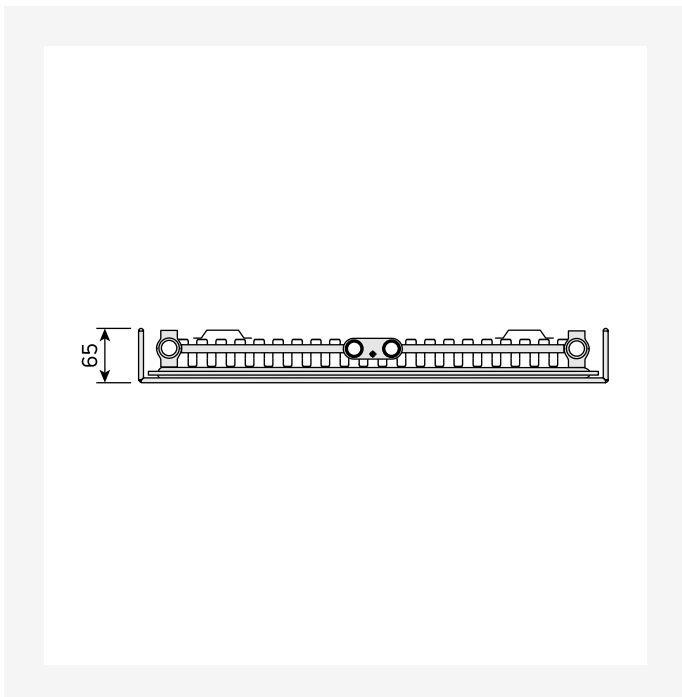

DimensionalDrawing - Tinos V, type 11, set oppefra