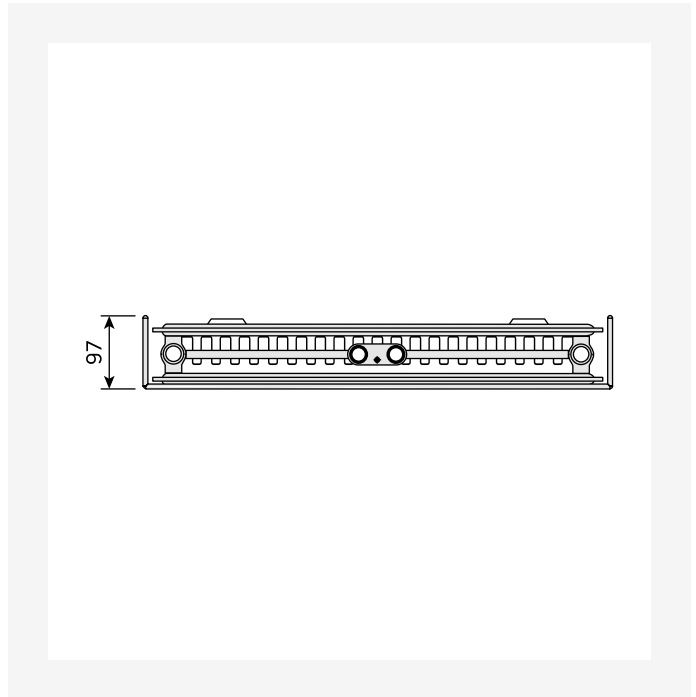

DimensionalDrawing - Tinos V, type 21, set oppefra

Ressourcer