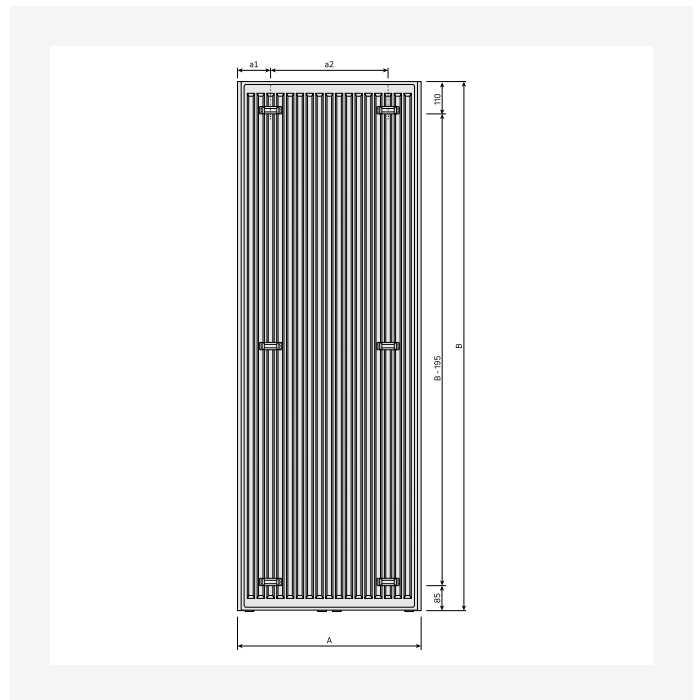

# Ressourcer

ProductImage - New\_Tinos-V-MAIN product image

ProductImage - Tinos V, TIV, product image, metal grey

ProductImage - Tinos V, TIV, product image, 30 degrees.

DimensionalDrawing - Tinos V, type 21, bagfra