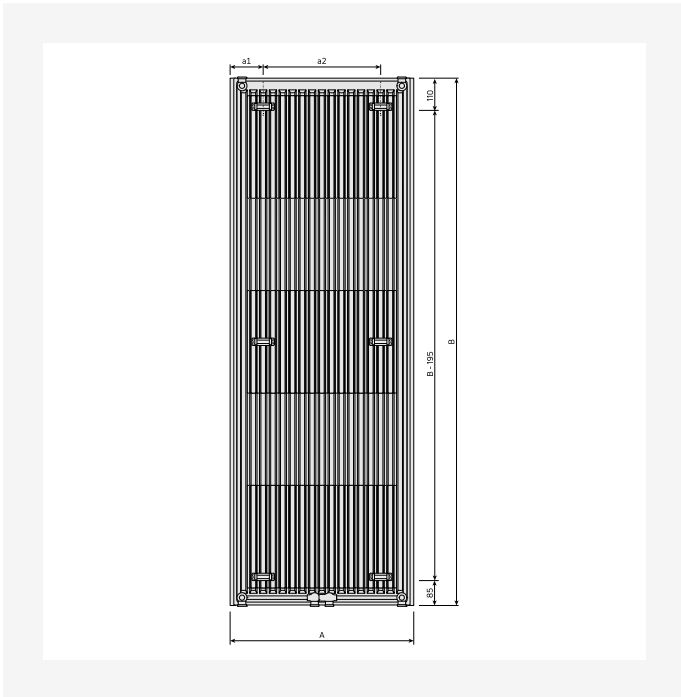

Ressourcer

DimensionalDrawing - Tinos V, type 11, bagfra