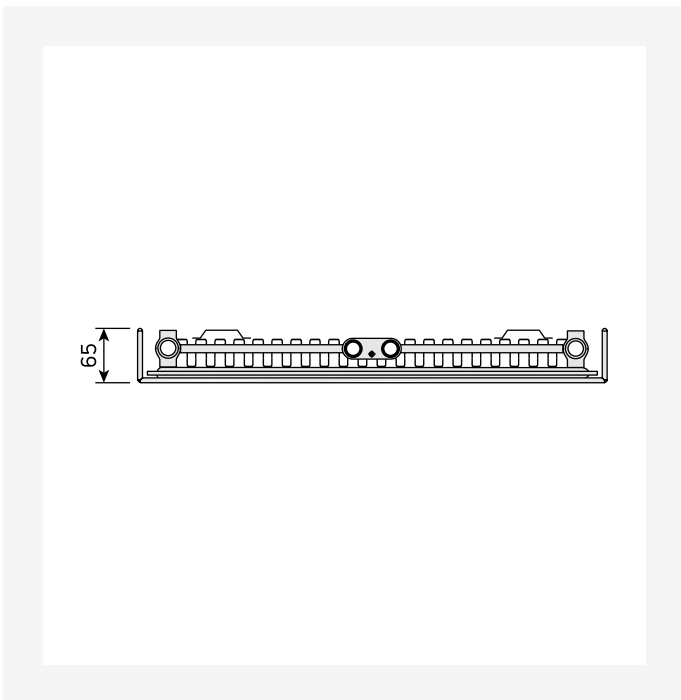

DimensionalDrawing - Tinos V, type 11, set oppefra