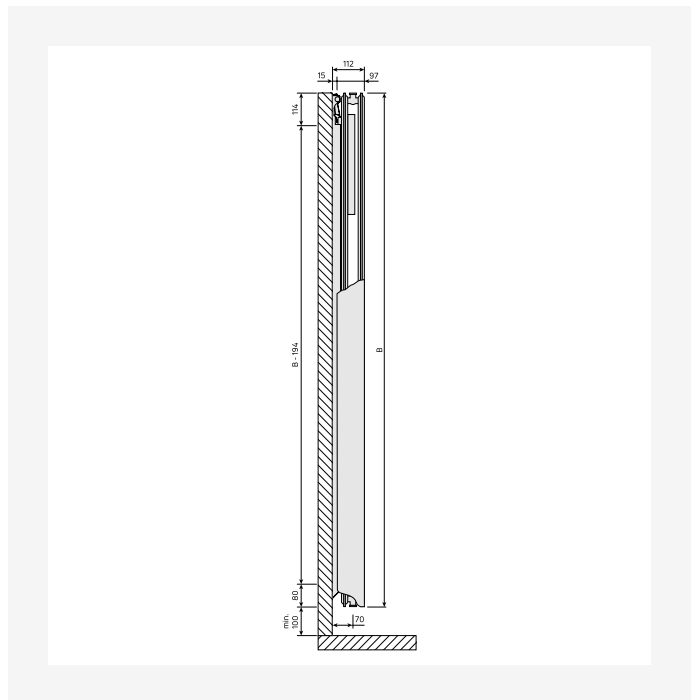

DimensionalDrawing - Tinos V / Paros V, type 21, sidevisning