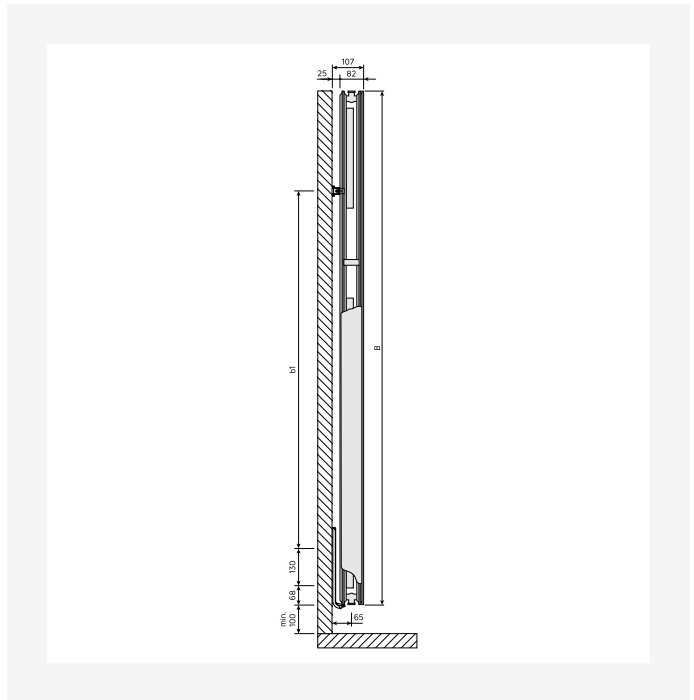

DimensionalDrawing - Kos V / Faro V, type 21, sidevisning