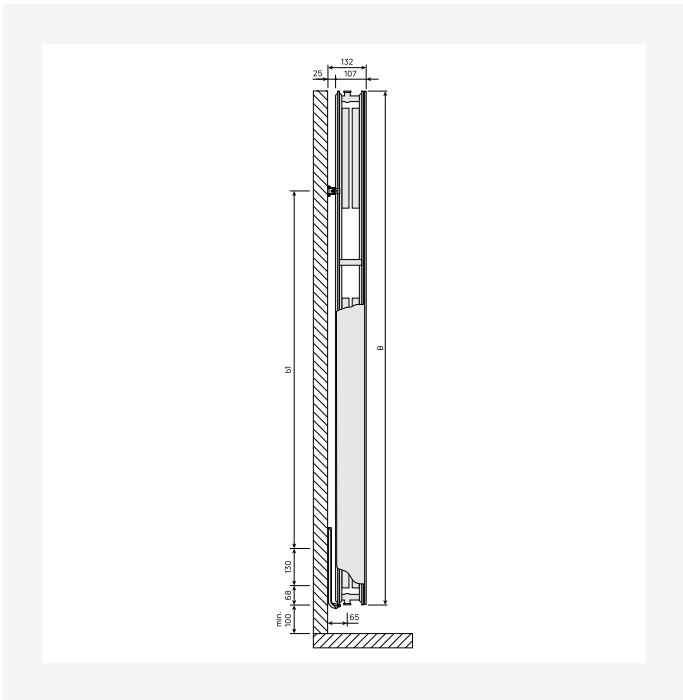

DimensionalDrawing - Kos V / Faro V, type 22, sidevisning