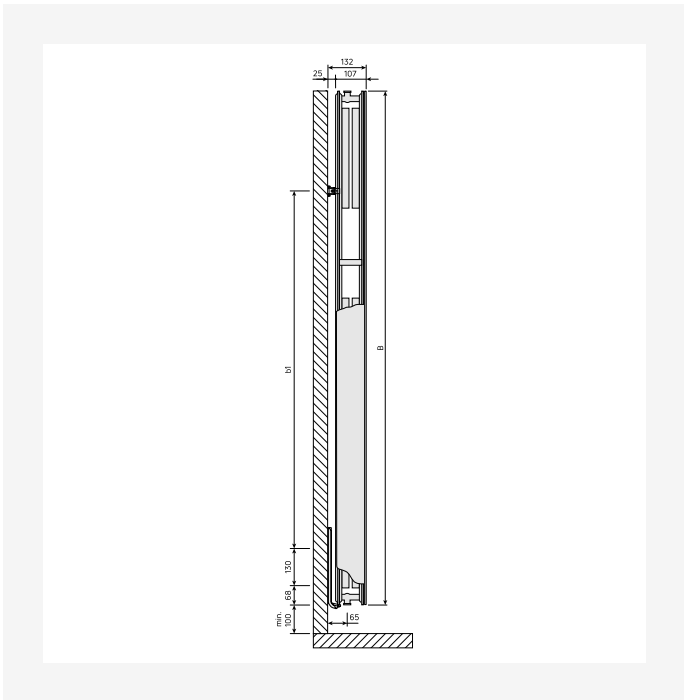

DimensionalDrawing - Kos V / Faro V, type 22, sidevisning