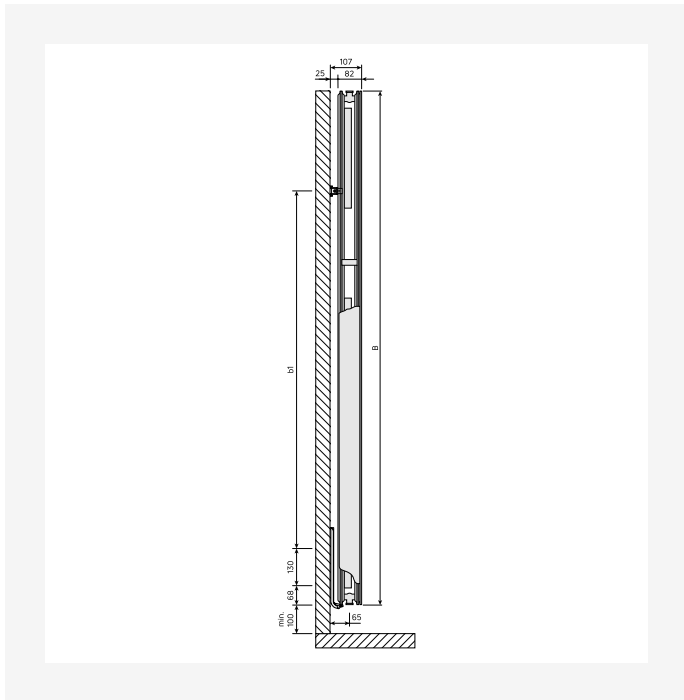

DimensionalDrawing - Kos V / Faro V, type 21, sidevisning