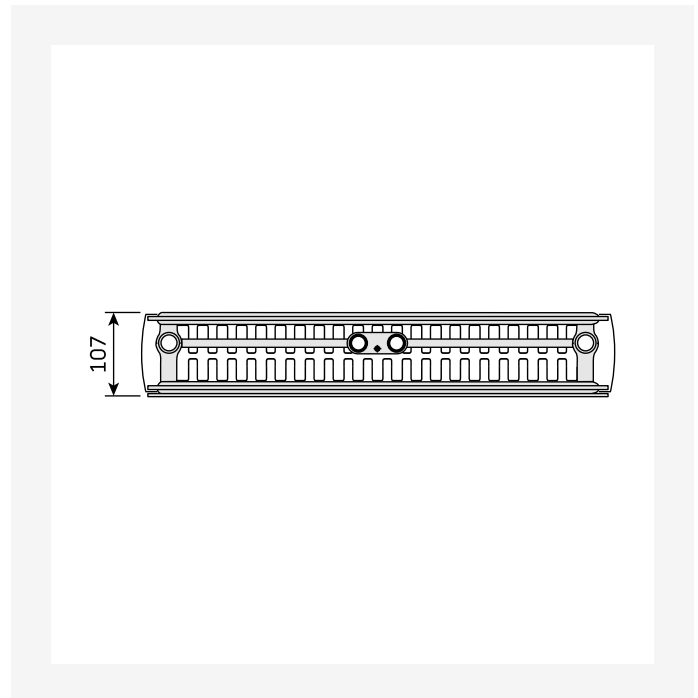

Ressourcer

ProductImage - New_Kos-V main image

Installation - Myson Plan & Plan Plus Vertical - forbindelsesmuligheder

DimensionalDrawing - Kos V / Faro V, bagfra

DimensionalDrawing - Kos V / Faro V, type 22, set oppefra