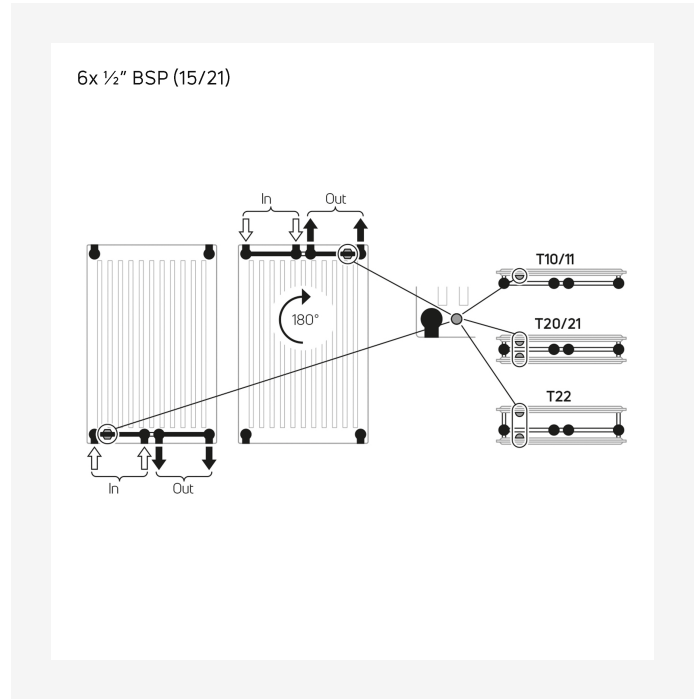

Ressourcer

ProductImage - New_Kos-V main image

Installation - Myson Plan & Plan Plus Vertical - forbindelsesmuligheder

DimensionalDrawing - Kos V / Faro V, bagfra

DimensionalDrawing - Kos V / Faro V, type 22, set oppefra