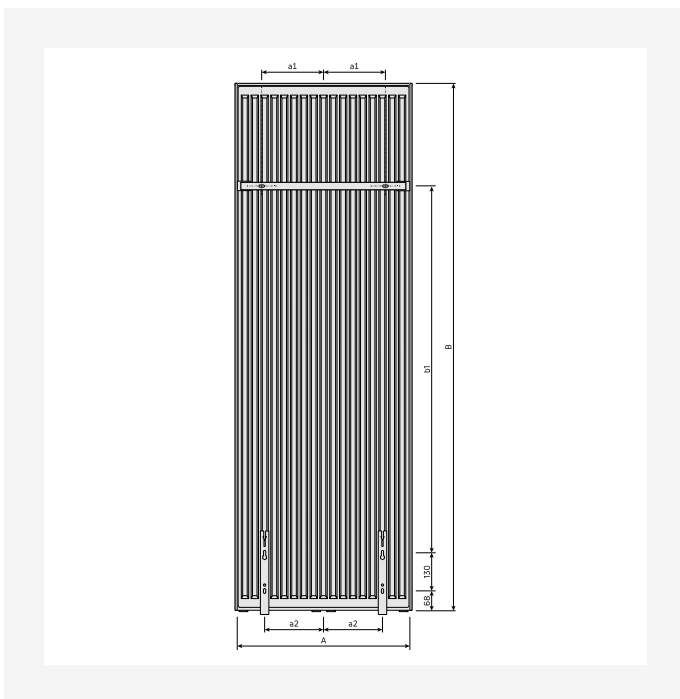

DimensionalDrawing - Kos V / Faro V, bagfra