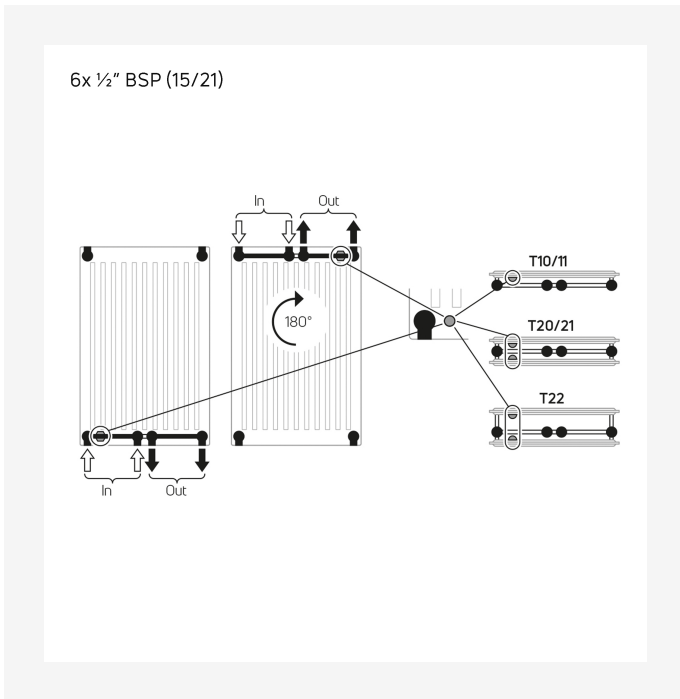

Ressourcer

Installation - Myson Plan & Plan Plus Vertical - forbindelsesmuligheder