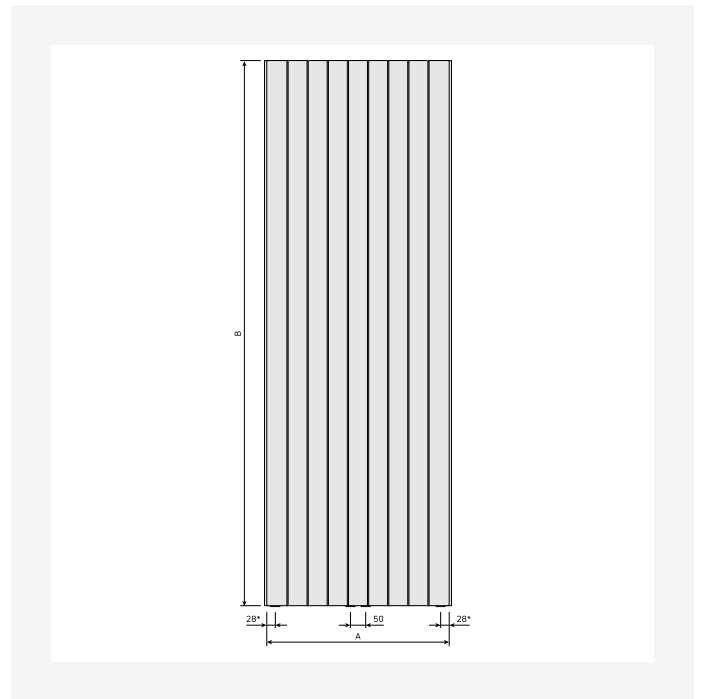

DimensionalDrawing - Faro V, forfra

Ressourcer