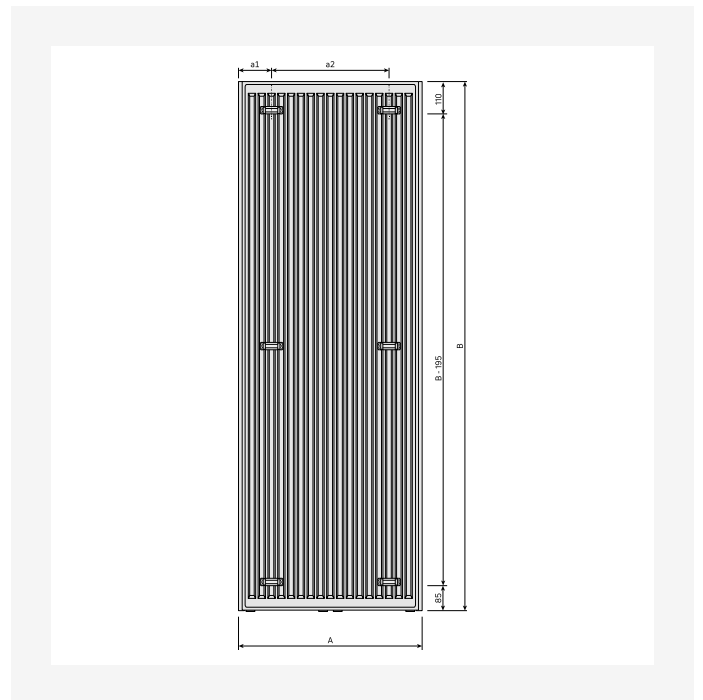

Sources

ProductImage - New_Tinos-V-MAIN product image

ProductImage - Tinos V, TIV, product image, metal grey

ProductImage - Tinos V, TIV, product image, 30 degrees.

DimensionalDrawing - New_Tinos V rear view

Sources

DimensionalDrawing - New_Tinos V rear view

DimensionalDrawing - New_Tinos V top view

DimensionalDrawing - New_Tinos V top view

DimensionalDrawing - New_Tinos V-Paros V side view

Sources

DimensionalDrawing - New_Tinos V-Paros V side view