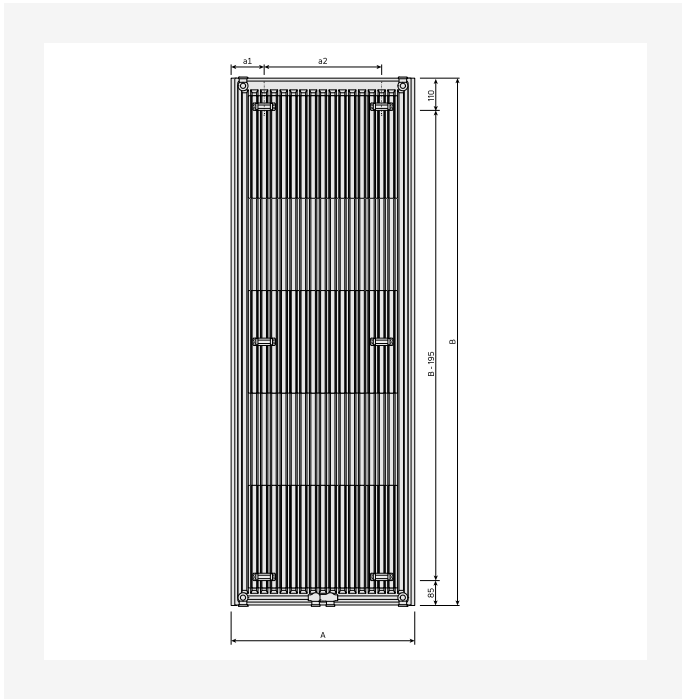

Sources

ProductImage - New_Tinos-V-MAIN product image

ProductImage - Tinos V, TIV, product image, metal grey

ProductImage - Tinos V, TIV, product image, 30 degrees.

DimensionalDrawing - New_Tinos V rear view

Sources

DimensionalDrawing - New_Tinos V rear view

DimensionalDrawing - New_Tinos V top view

DimensionalDrawing - New_Tinos V top view

DimensionalDrawing - New_Tinos V-Paros V side view

Sources

DimensionalDrawing - New_Tinos V-Paros V side view

DimensionalDrawing - New_Tinos V front view

DimensionalDrawing - Verticals connection options

DimensionalDrawing - Tinos V, type 21, top view

Sources

DimensionalDrawing - Tinos V, front view

DimensionalDrawing - Tinos V, back view