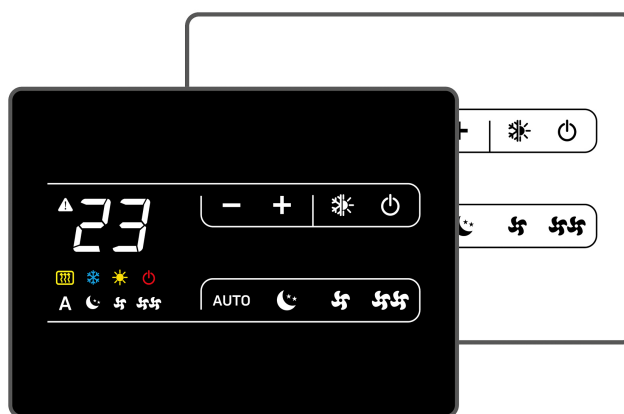

Product Data Sheet

4/3/2026

Convectors & Fan Coils

0-10V Remote for iVector

Romania - Purmo

- Remote control for iVector S2
- Controls up to 30 fan convectors
- Wall mounted
- Available in two colors
- Easy installation and operation

Description

The iVector S2 Remote Control allows central management of up to 30 fan convectors, connected via an RS485 Data Cable (not included). It is wall-mounted and available in black and white, making it a versatile choice for commercial environments like conference rooms and hotel rooms.

Selection Criteria

For product selection, use our design service. For quick selection, please refer to our brochure.

Basic User Instructions

To use the iVector S2 Remote Control, mount it to a wall, connect using an RS485 Data Cable (not included), and ensure proper wiring. It can control up to 30 fan convectors simultaneously, making it suitable for various commercial applications.

Prescription text specifiers

The iVector S2 Remote Control facilitates centralized management of up to 30 fan convectors through an RS485 Data Cable (not included). Designed for wall mounting, it offers a practical solution for commercial applications requiring efficient temperature control. Available in black and white, this remote control ensures user-friendly operation with straightforward installation procedures. It is particularly suited for environments such as conference rooms, reception areas, offices, and hotel rooms, where managing multiple iVector S2 units from a single point is advantageous.