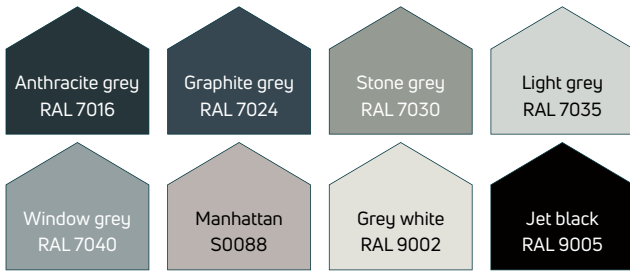

Colour Palette

Standard

White – Be pure

Shades of Grey

¹ With textured surface
² With rough surface

Back to Nature

Colour as a Statement

Pastel – Life is hard enough

The colours shown here are not binding. For technical reasons, the colour chart may differ from the actual colour.