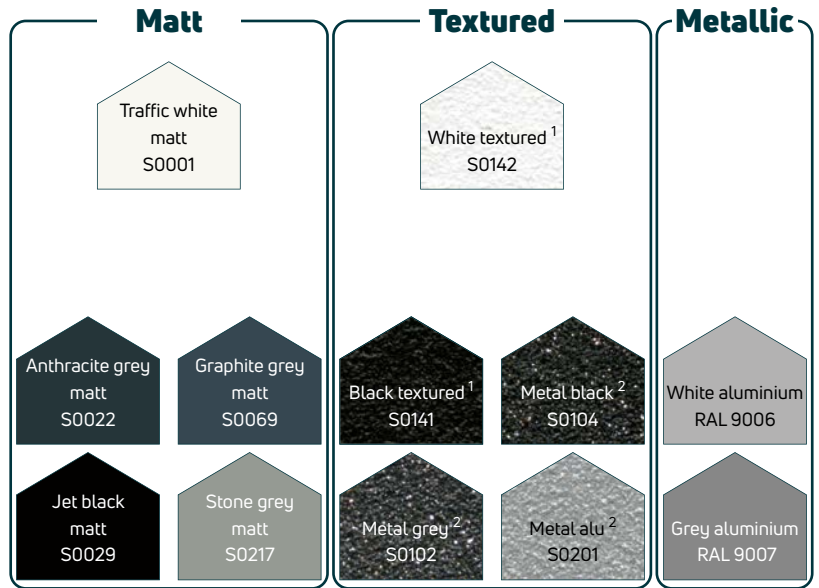

Colour Palette

Standard

White – Be pure

Shades of Grey

¹ With textured surface
² With rough surface

Back to Nature

Colour as a Statement

Pastel – Life is hard enough

The colours shown here are not binding. For technical reasons, the colour chart may differ from the actual colour.