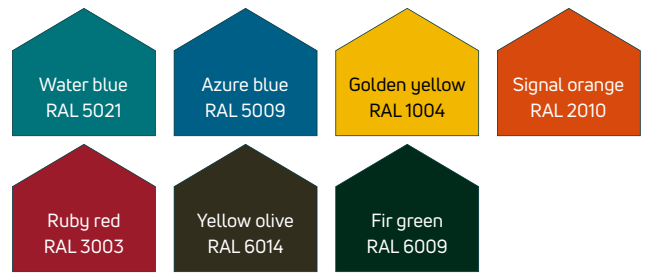

Colour Palette

Standard

White – Be pure

Shades of Grey

¹ With textured surface
² With rough surface

Back to Nature

Colour as a Statement

Pastel – Life is hard enough

The colours shown here are not binding. For technical reasons, the colour chart may differ from the actual colour.